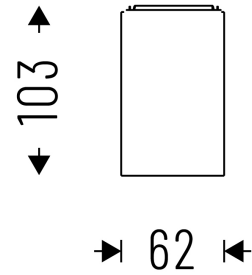

ARKEON 2.0 CLD Low Power

CODE		FLUX	SIZE	CERTIFICATIONS
46DR42CLDK4D	42W 4000K	4158lm	1968mm	   

Optic

Direct emission with CLD technology diffuser (collimated diffuser UGR<16).

Body

Aluminum with epoxy powder coating.