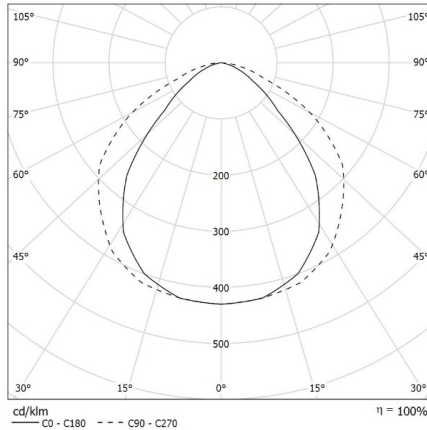

ARKEON 2.0 CLD Low Power

CODE		FLUX	SIZE	CERTIFICATIONS
46DR42CLDK4D	42W 4000K	4158lm	1968mm	   

Optic

Direct emission with CLD technology diffuser (collimated diffuser UGR<16).

Body

Aluminum with epoxy powder coating.